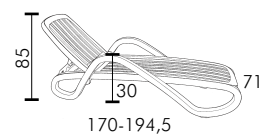

# Eden

design Raffaello Galiotto

YOUR OUTDOOR LIVING

Ref. 40414

tested by:

Kg 14,7

17 pz

BIANCO  
40414.00.000